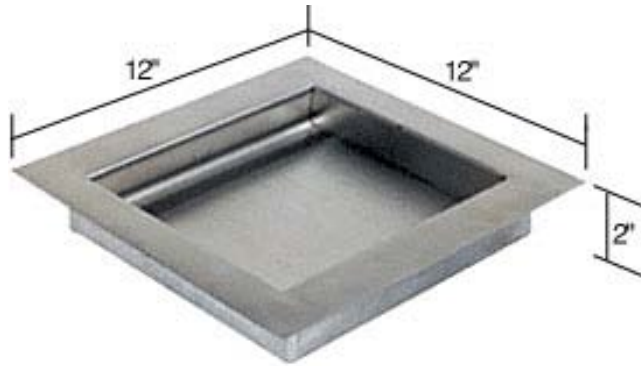

SECURITY GLASS STOREFRONTS

Level III Deal Tray

Model #  
ABRT312

Model #  
ABRT316

**Non-Ricochet Bullet Resistant Deal Trays** are available as Level 1 or Level 3. Deal trays are constructed of brushed stainless steel. Action recommends that the deal tray is used in conjunction with ballistic surrounding conditions.