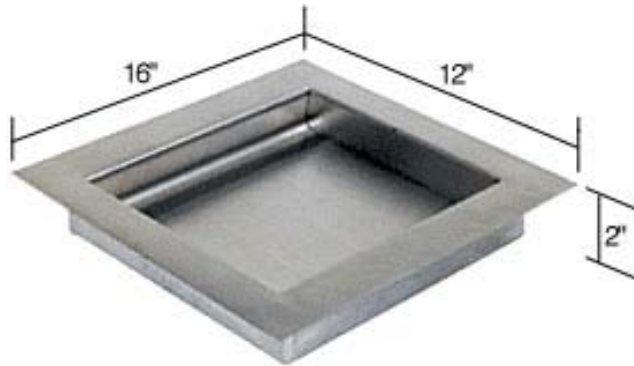

SECURITY GLASS STOREFRONTS

Level III Deal Tray

Model #  
ABRT312

Model #  
ABRT316

**Non-Ricochet Bullet Resistant Deal Trays** are available as Level 1 or Level 3. Deal trays are constructed of brushed stainless steel. Action recommends that the deal tray is used in conjunction with ballistic surrounding conditions.