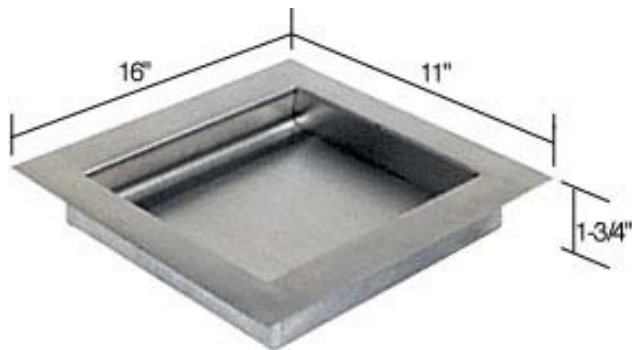

SECURITY GLASS STOREFRONTS

Level I Deal Tray

Model #
ABRT112

Model #
ABRT116

Non-Ricochet Bullet Resistant Deal Trays are available as Level 1 or Level 3. Deal trays are constructed of brushed stainless steel. Action recommends that the deal tray to be used in conjunction with bullet resistant surrounding conditions.