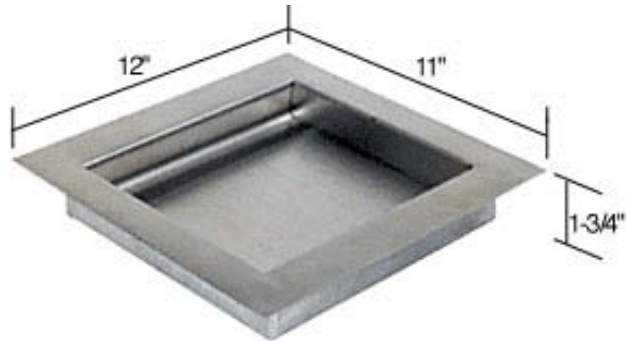

SECURITY GLASS STOREFRONTS

Level I Deal Tray

Model #
ABRT112

Model #
ABRT116

Non-Ricochet Bullet Resistant Deal Trays are available as Level 1 or Level 3. Deal trays are constructed of brushed stainless steel. Action recommends that the deal tray to be used in conjunction with bullet resistant surrounding conditions.