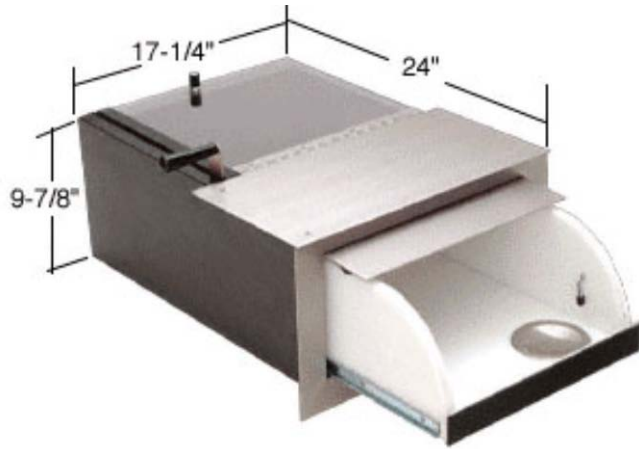

SECURITY GLASS STOREFRONTS

Level I Transaction Drawer

**Model #
ABRTD1724**

Action Bullet Resistant's weather-resistant, large capacity counter mounted transaction drawers are ideal for drive-up and walk-up transactions. When drawer is extended the stainless steel front panel pivots up. The push button locks the drawer lids when closed. Oversized Transaction Thru-wall or counter mount mounting options. Drawer will transfer a gallon of milk or two liter bottles of soda.

Width	Depth	Height	Weight
17 in (432 mm)	24 in (610 mm)	9-7/8 in (251 mm)	70 lb (31.75 kg)